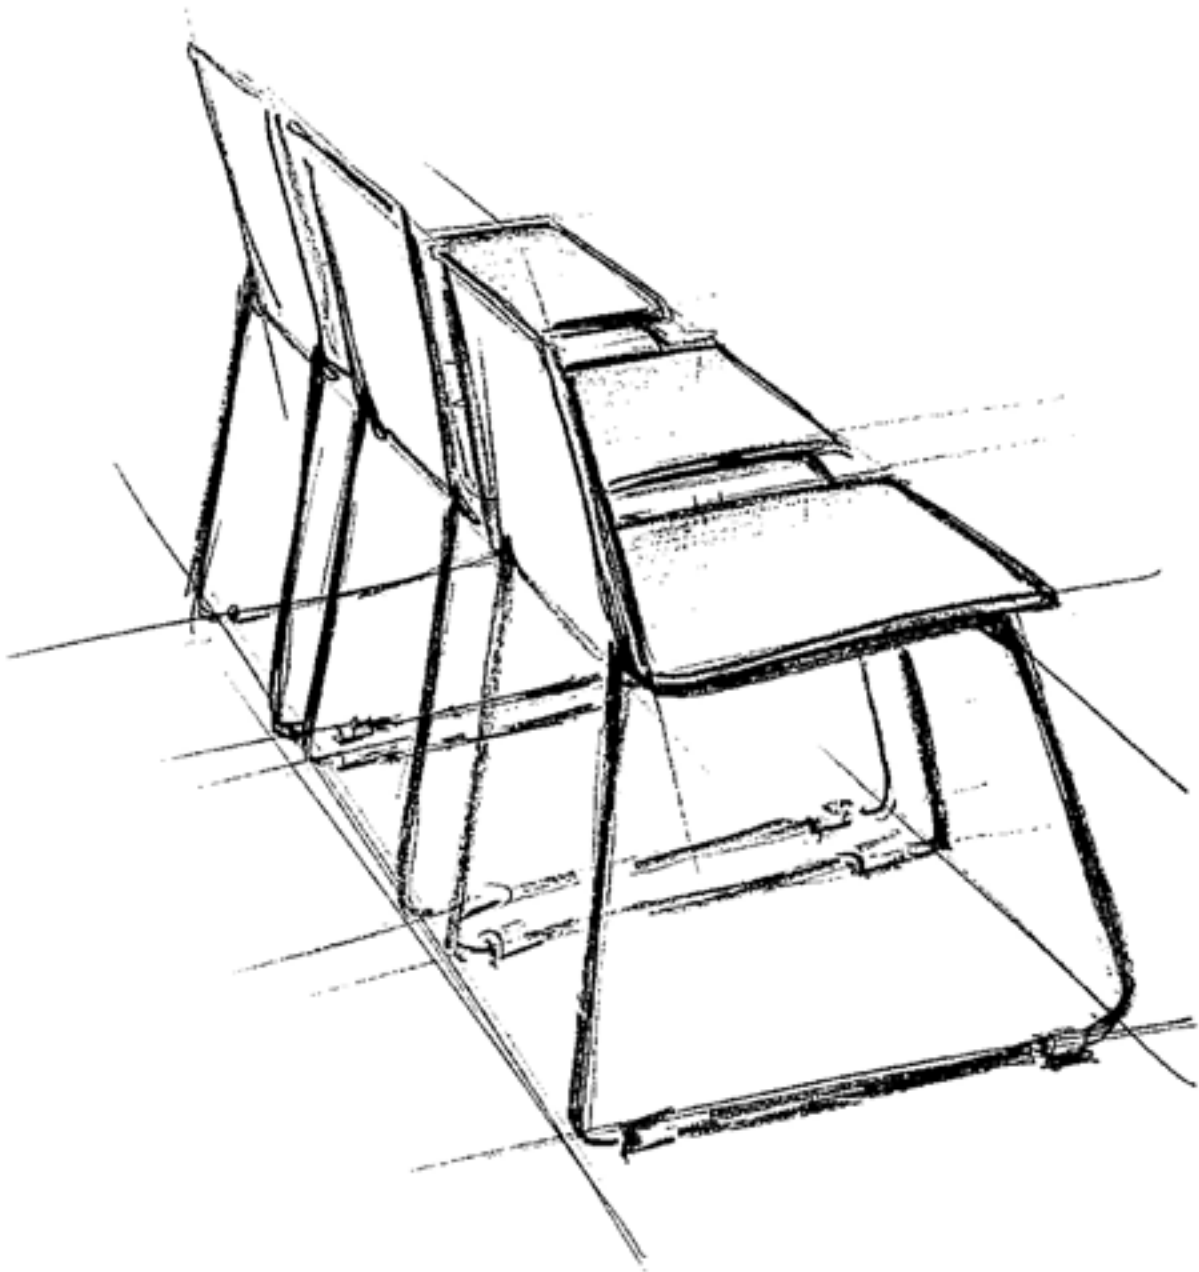

sillas / *chaises* / chairs